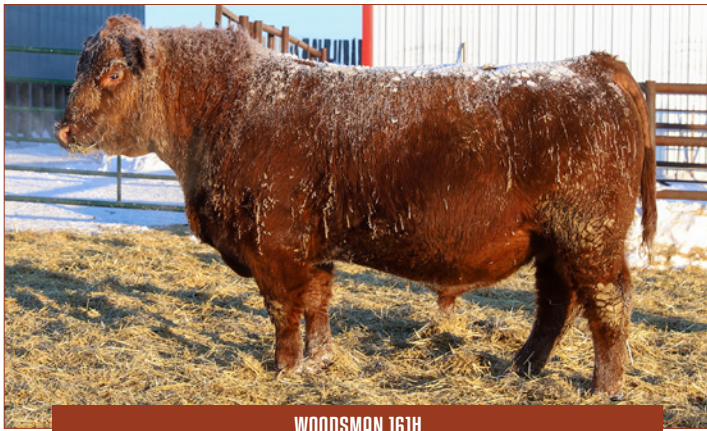

WOODSMAN 161H

22 *Moose Creek* WOODSMAN 161H

RED | POLLED | 2181892 | MAR 20, 2020

sire RED SSS TACTIC 651D

RED BAR-E-L APPROVAL 4L

dam RED MOOSE CREEK LANA 58Z

CE	ACT. BW	ACT. WW	O.G. WT	ADG	SALE WEIGHT	SC
**	96 lbs	711 lbs	1388 lbs	3.08 lbs	1819 lbs	38.5 cm