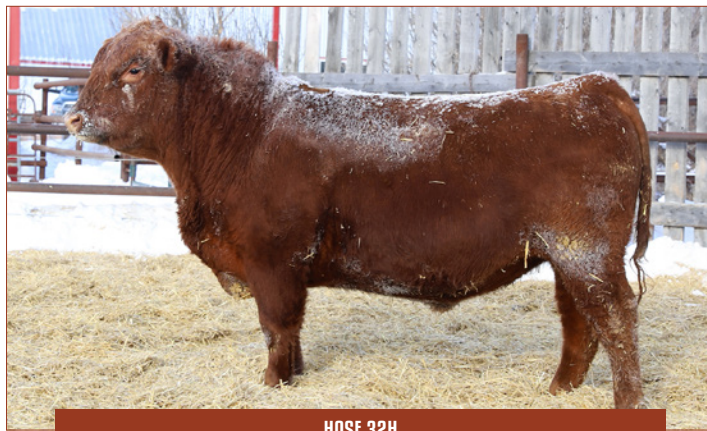

HOLLAR 246H

40

Moose Creek **HOLLAR 246H**

RED | POLLED | 2193063 | APR 9, 2020

sire RED MOOSE CREEK MILLET 106E
RED SVR GANGSTER 44X
dam RED MOOSE CREEK MISSY 243C

CE	ACT. BW	ACT. WW	O.G.WT	ADG	SALE WEIGHT	SC
***	90 lbs	633 lbs	1189 lbs	3.46 lbs	1673 lbs	45 cm