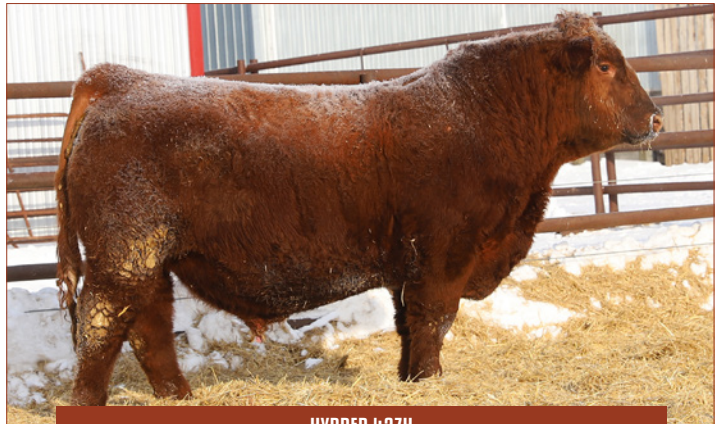

HYBRED 422H

75 *Moose Creek* HYBRED 427H

RED | POLLED | N/R | APR 9, 2020

sire MAF HORIZON
RED HOWE DESIGNER 63X

dam 33A

CE	ACT. BW	ACT. WW	O.G.WT	ADG	SALE WEIGHT	SC
**	100 lbs	754 lbs	1227 lbs	3.01 lbs	1648 lbs	40 cm