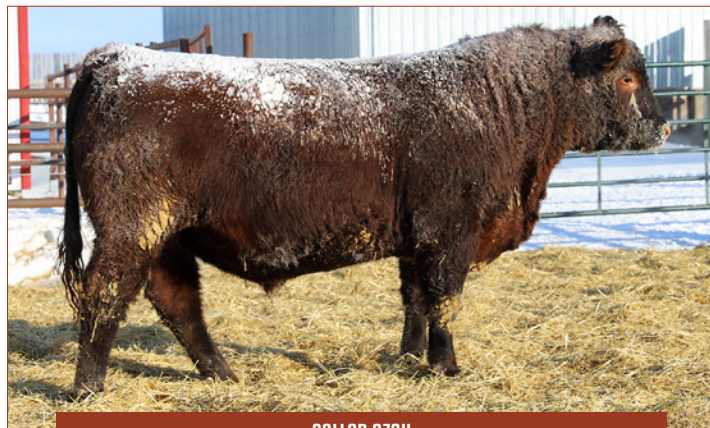

MAURY 267H

29 *Moose Creek* GALLOP 270H*

RED | POLLED | 2192838 | APR 14, 2020

sire RED HOWE CLEARWATER 21C

RED KODIAK 3A

dam RED MOOSE CREEK FIREFLY 91C

CE	ACT. BW	ACT. WW	O.G.WT	ADG	SALE WEIGHT	SC
****	86 lbs	614 lbs	1274 lbs	4.02 lbs	1837 lbs	38.5 cm