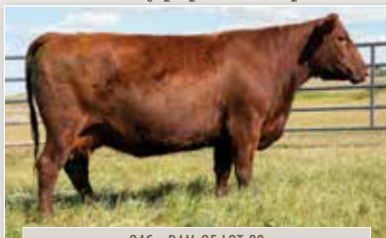

24C - DAM OF LOT 29

30 RED MOOSE CREEK WARD 116J

LUO 116J | APPLIED | MAR 15, 2021

BW	<i>sire</i> RED MOOSE CREEK GARRETT 101G
86	
act. WW	<i>sod</i> RED BLAIR'S NOTORIOUS 62B
677	<i>dam</i> RED MOOSE CREEK REDCAP 22G
YW	<i>mgs</i> RED HOWE CLEARWATER 21C
CE	More birth than traditional heifer bulls but the pedigree is proven over and over.
***